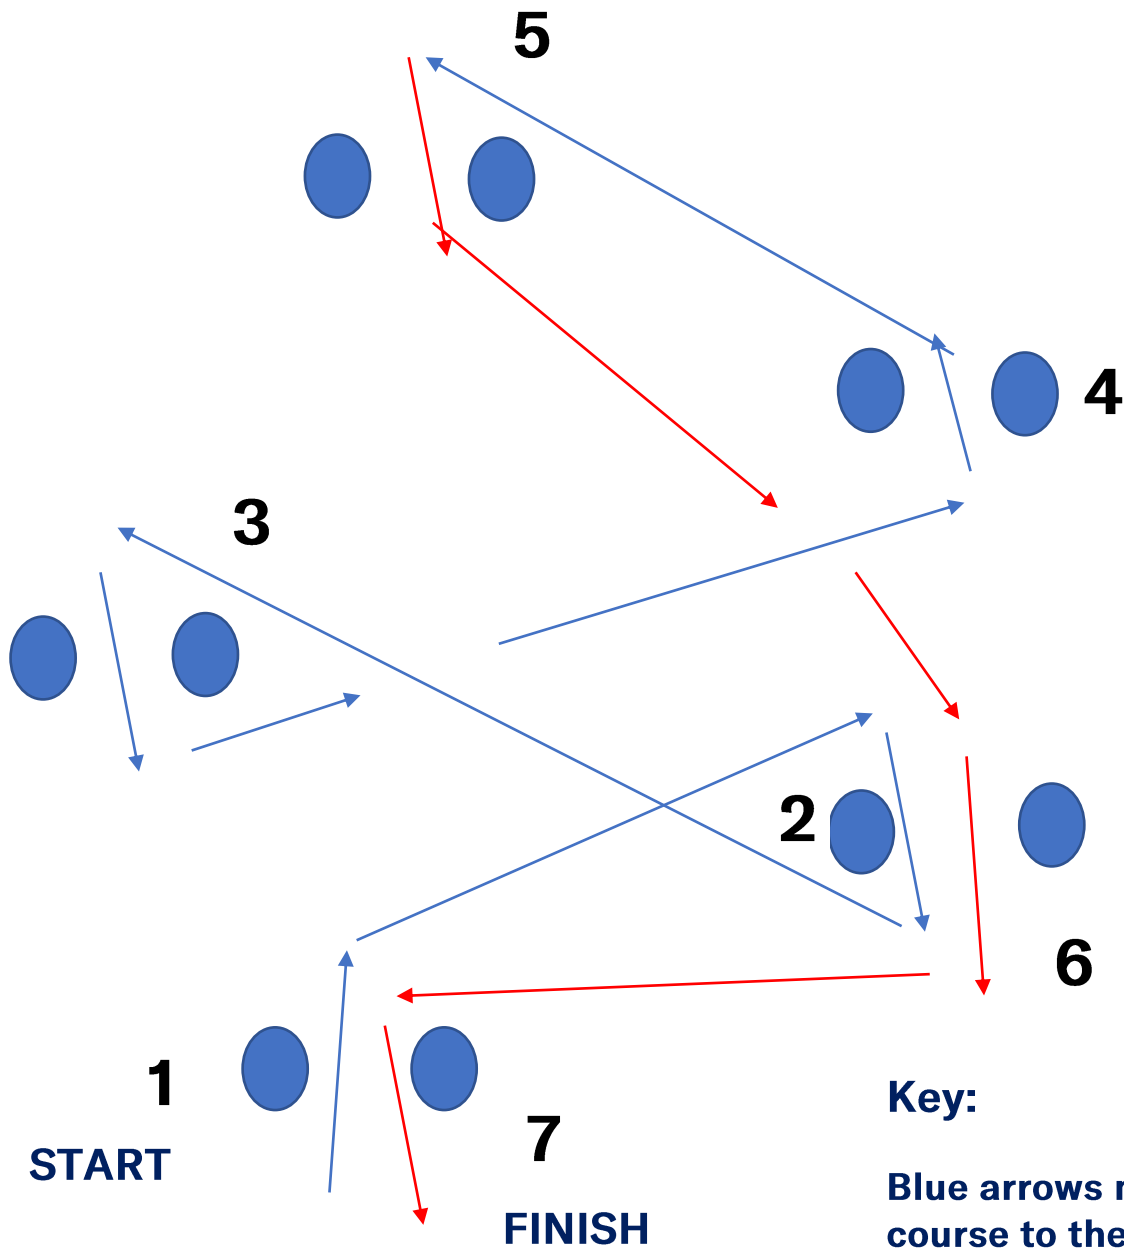

Kayak Slalom Course

Key:

Blue arrows mark the course to the gates heading OUT from the start

Red arrows mark the course to the gates heading IN to finish

Total number of gates is 7