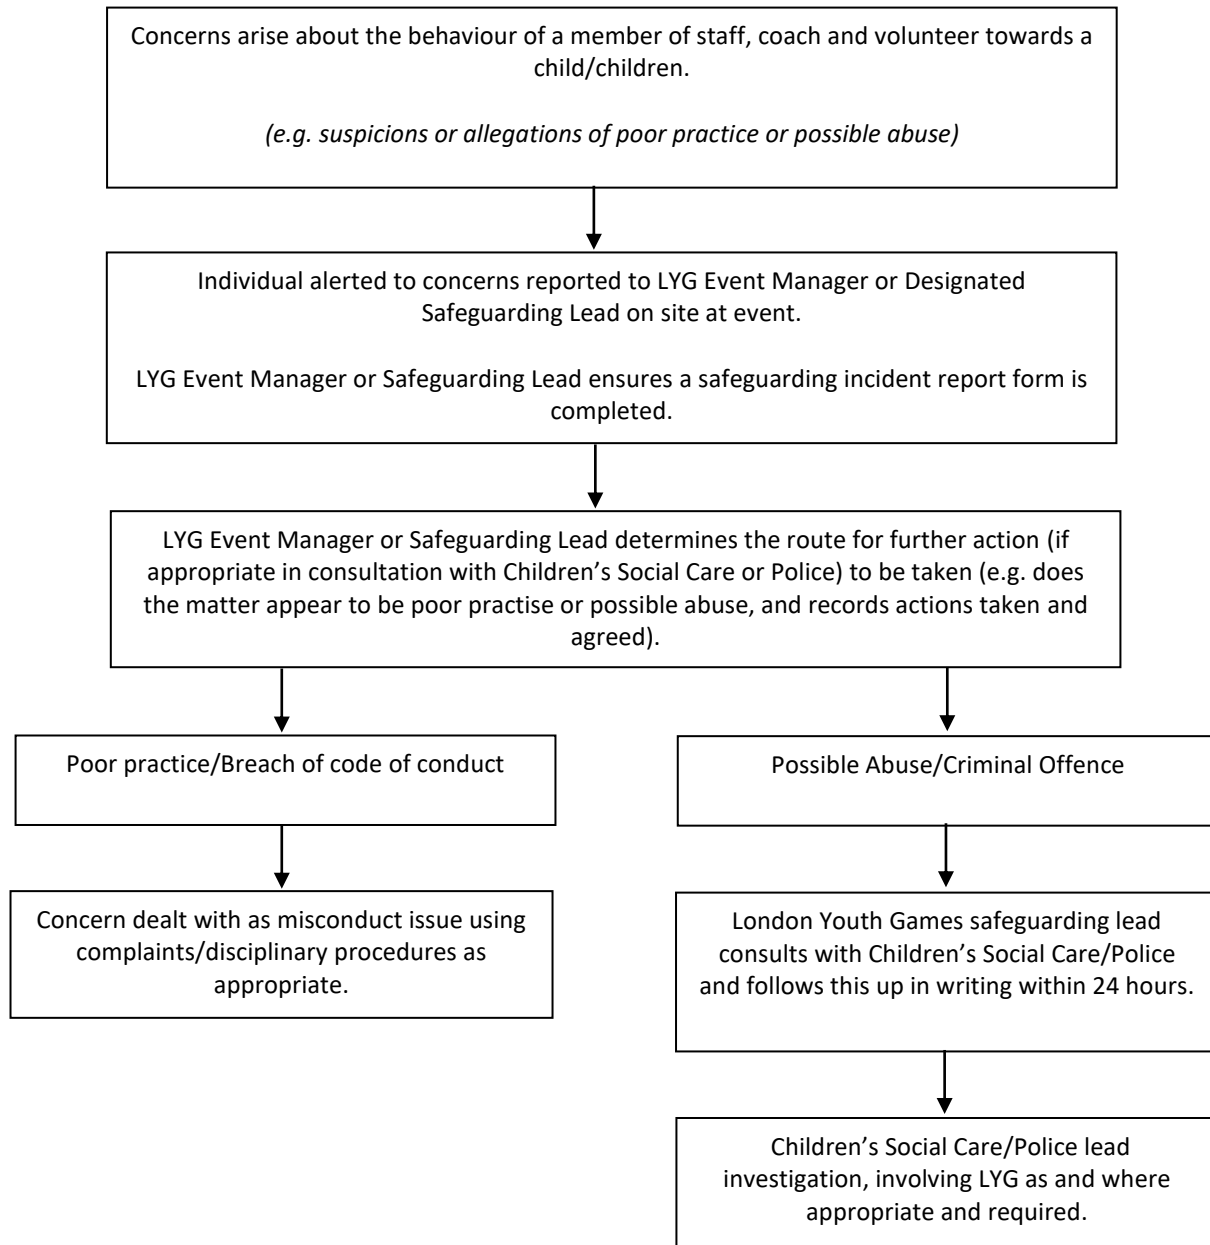

LONDON YOUTH GAMES FOUNDATION RESPONDING TO SAFEGUARDING CONCERNS

In all cases, if you are not sure what to do you can use the NSPCC Helpline:

0800 800 500