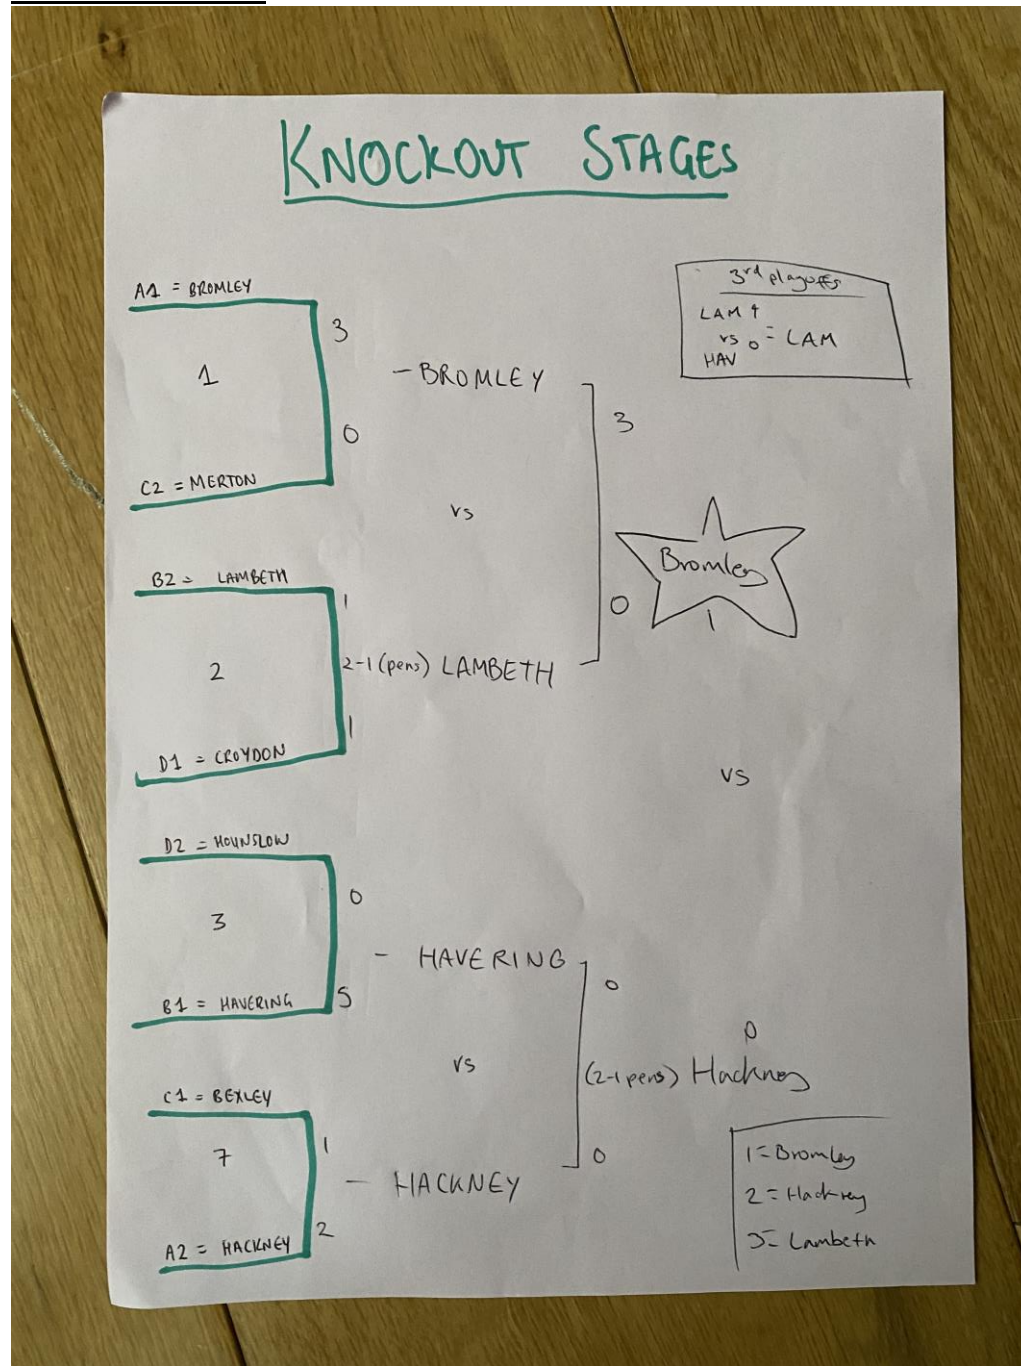

Knockout Bracket