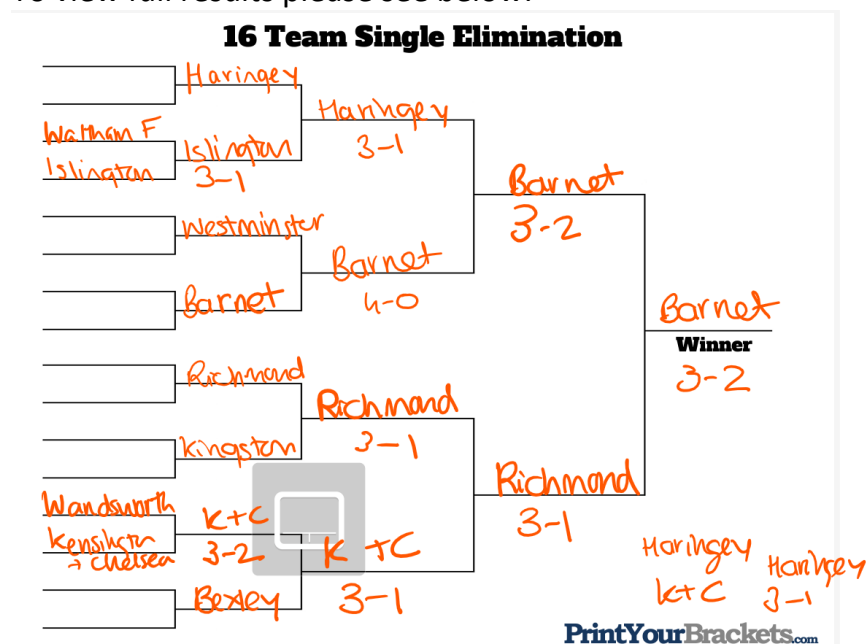

To view full results please see below: